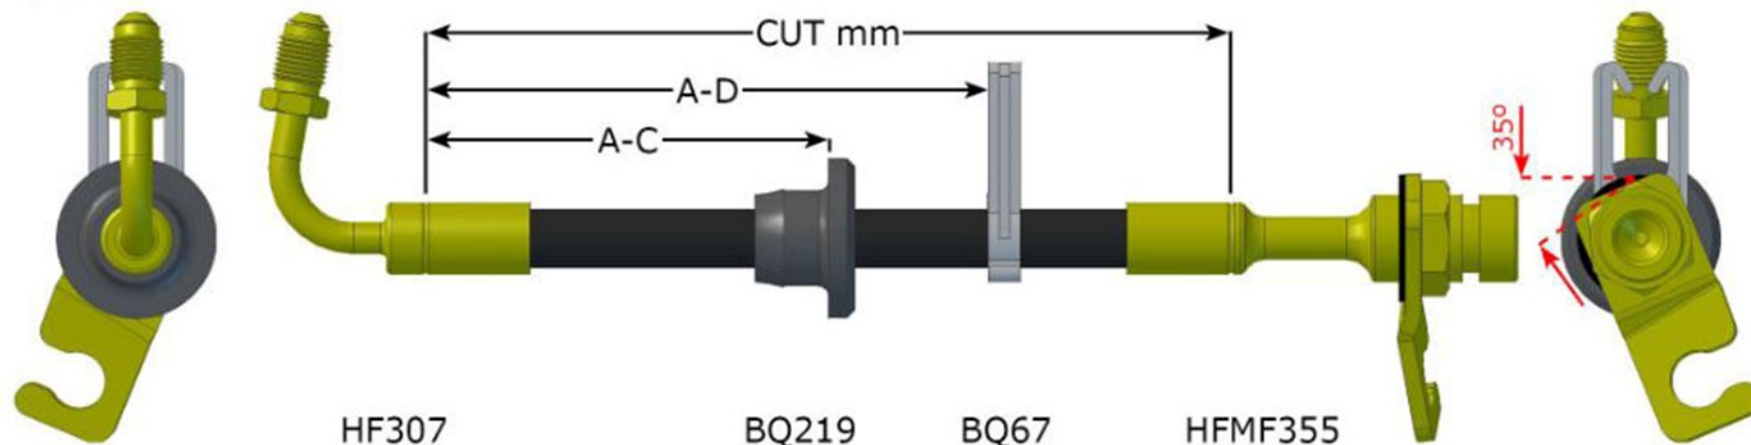

TYPICAL BRAKE LINE DRAWING—BrakeQuip & OEM

NEW SEARCH > Ford FPV > FG > Sedan > 5/2008 - 10/2014 > Brembo Brakes >

6 Piston Front, 4 Piston Rear > L/H Front >

L/H Front v

886

Fitting A	Fitting B	Fitting C	Fitting D	Fitting E
HF307	HFMF355	BQ219	BQ67	N/A

Dimensions		How to make hose
Cut hose at	390mm	With HF307 pointing up, BQ219 long face to HF307. BQ67 pointing straight down. HFMF355 with bracket pointing down to the left with the top of the hex at an angle of at 35 degrees to the horizontal (see drawing)
A-C length	105mm	
A-D length	250mm	